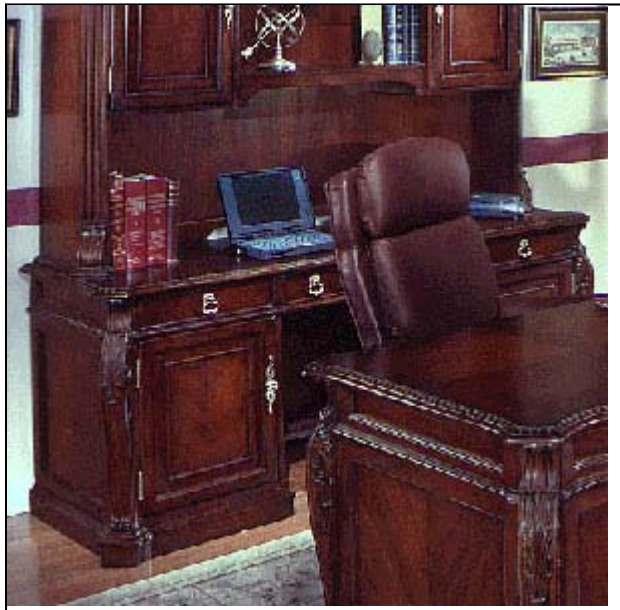

DMI-7688-22 - **Bordeaux Cherry Computer Credenza**
Balmoor Collection

America's Choice
for Home & Small Office

New Product

$1,050

List Price $1,823
Delivery $179
2-4 weeks for Delivery
Ships By Truck

DMI -7688-22
Bordeaux Cherry Computer Credenza
Balmoor Collection

Add to Cart

[View Matching Items](#)

Product Features:

- Drop-front, pull-out keyboard tray
- Two felt-lined drawers
- Three CD/storage drawers
- Storage shelf in back of keyboard tray
- Ships fully assembled

Product Details:

Color:	Bordeaux
Dimensions:	72"W x 24"D
Weight (lbs):	170
Manufacturer:	Barrister

Free 9-Year Guarantee

Zoom

Colors

Elegant Computer Credenza with European Traditional Styling

Barrister Balmoor Collection computer credenza is crafted of decorative matched mahogany veneers with a classic eight step Bordeaux Cherry finish.

Elegant European Traditional styling is exquisitely detailed, featuring fluted pilasters with acanthus leaf accents, curved drawer fronts, and panel-in-frame desk panels.

Expansive 6' curved top provides ample workspace and has a drop-front, pull-out keyboard drawer equipped with a power manager.

Left pedestal includes a box drawer and a cabinet with two pull-out shelves.

Right pedestal has a box and tower computer cabinet with three drawers. CPU area is 10"W x 24"D. **Ships fully assembled.**

To add items to your cart, select option(s) if applicable, fill in quantity, and click on the *Add to Cart* button located below the chart.

To add items to a List, select option(s) if applicable, fill in quantity, and click on the *Add to List* button located below the chart. You must be logged in and registered to use this feature.

Item No.	Description	Quantity	List Price	Your Price	Savings	Delivered
DMI -7688-22	Bordeaux Cherry Computer Credenza Balmoor Collection		$1,823	$1,050	$773	

► Volume Pricing Available on orders over $1,500 - [Click here](#) for information.